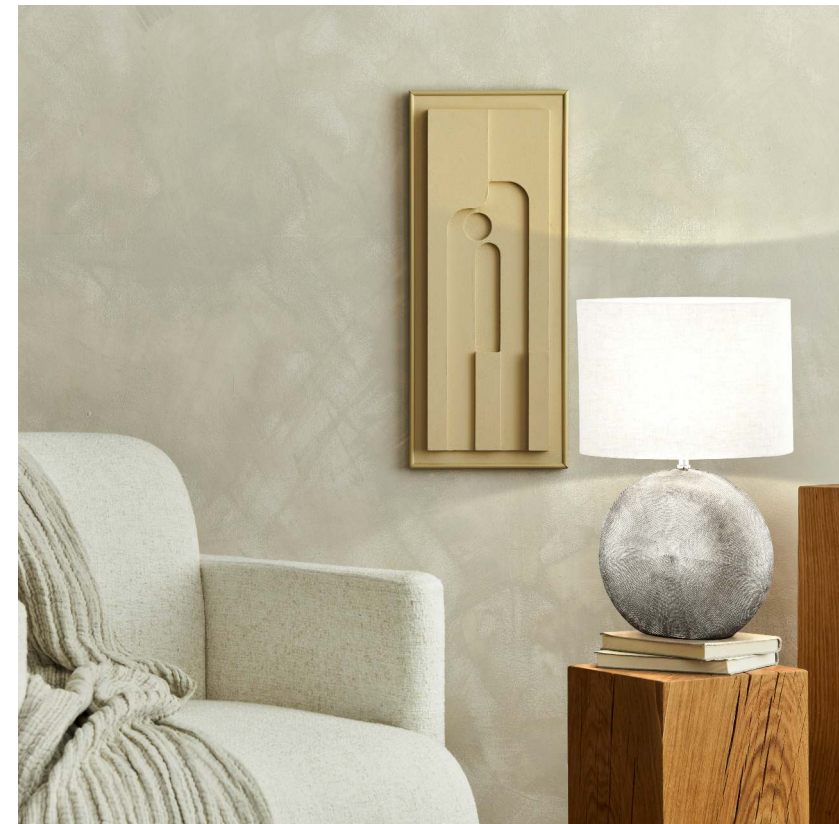

# Table Lamps

With SHADES

CL3724 Louis 44  
Silver and Grey

CL3607 Tobse 53  
Silver and White

CL3556 Foro 53  
Bronze and Black

CL3555 Foro 53  
Silver and Anthracite