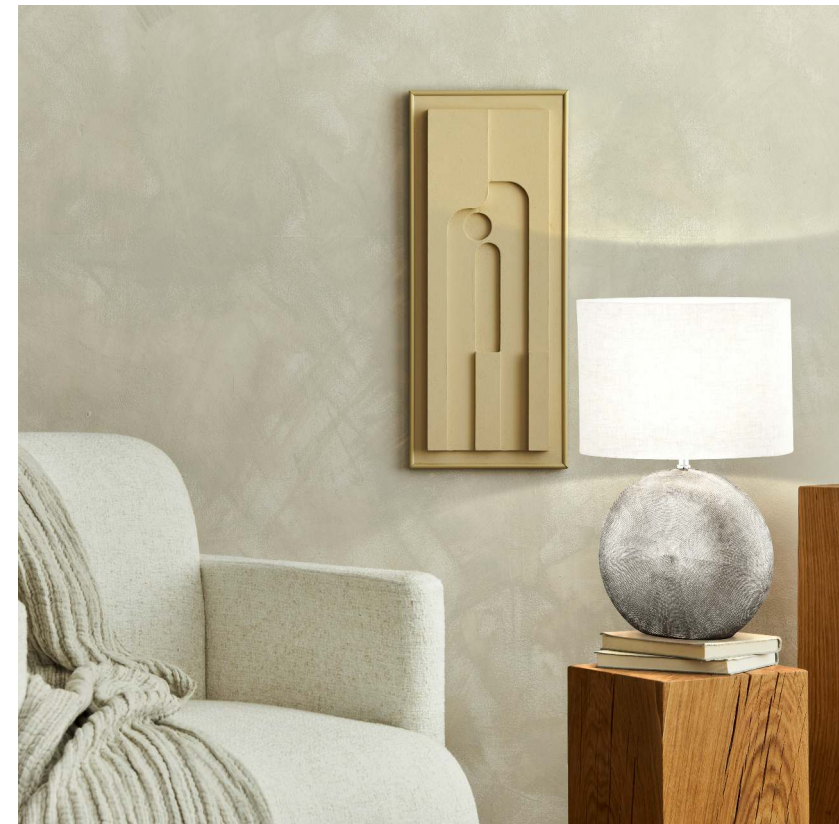

CL3607 Tobse 53
Silver and White

CL3556 Foro 53
Bronze and Black

CL3555 Foro 53
Silver and Anthracite

Table Lamps

With SHADES

CL3608 Tobse 53
Wooden and Sand

CL3658 Bronz 43
Antique and Black Gold

CL3663 Prata 43
Silver and White