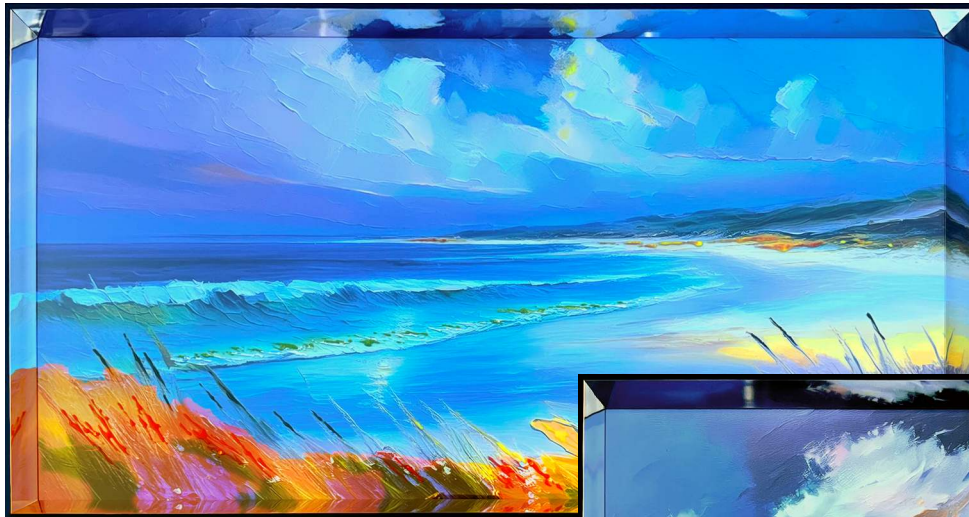

CC1391obm Sunlight On the Sea Landscape
58 x 111 cm

CC1385
Vibrant Summer Shore I
89 x 89 cm

CC1386
Vibrant Summer Shore II
89 x 89 cm

Vibrant with Liquid Art

COASTAL

CC1387LA
Vibrant Summer Shore Landscape
63 x 119 cm

CC1385LA
Vibrant Summer Shore I
69 x 69cm

CC1386LA
Vibrant Summer Shore II
69 x 69 cm

Seaside Escapes

SMALL PICTURES

Overbrushed 77 x 114 cm

CC1352ob
Evening Harbour Side I

CC1353ob
Evening Harbour Side II

CC1354ob
Morning Harbour Side I